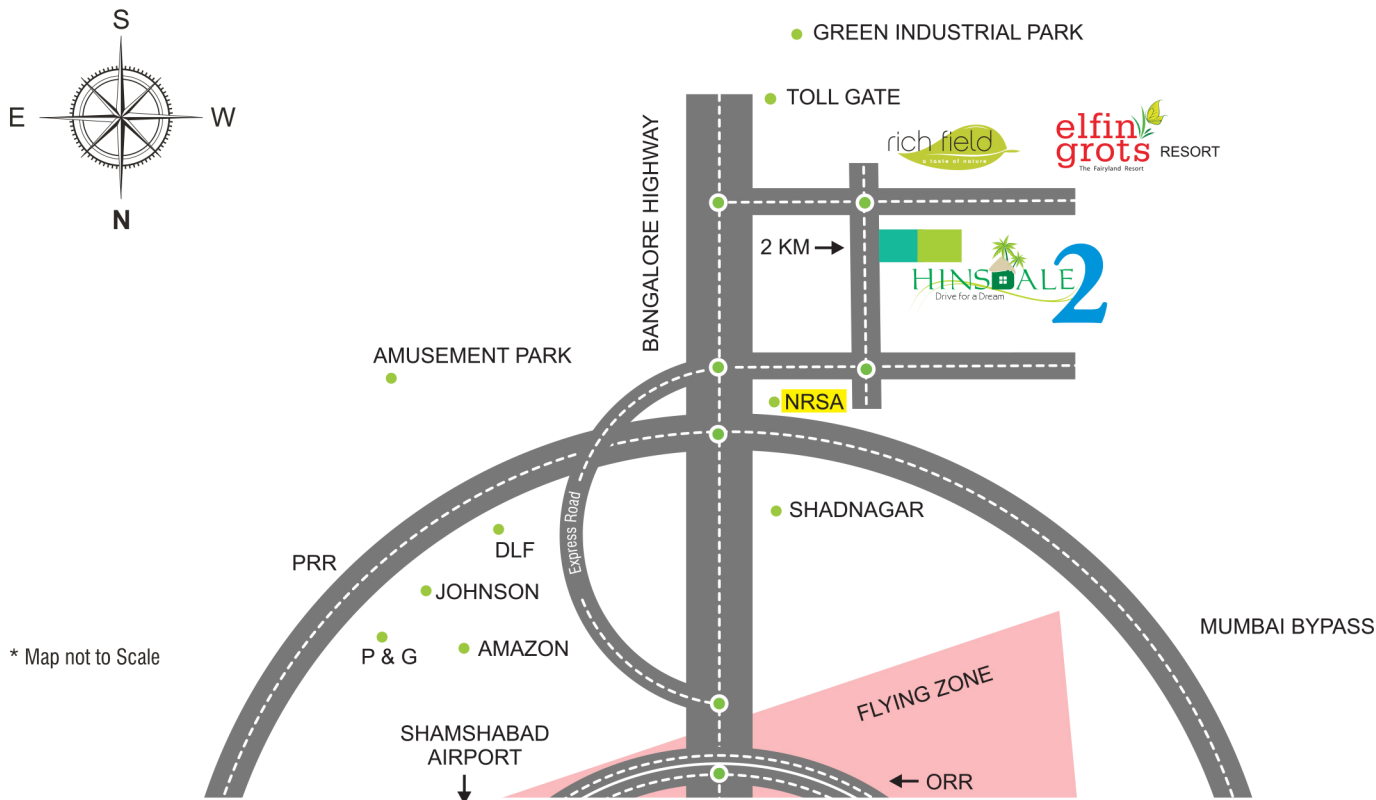

LOCATION MAP

* Map not to Scale

SHADNAGAR DEVELOPMENTS

Green Earth Developers Private Limited

201 & 601 Moghul Court, Basheerbagh
Hyderabad - 500001. T.S. India.

www.greenearthworld.com

Contact :

Note : This brochure is only conceptual presentation and not a legal offering.